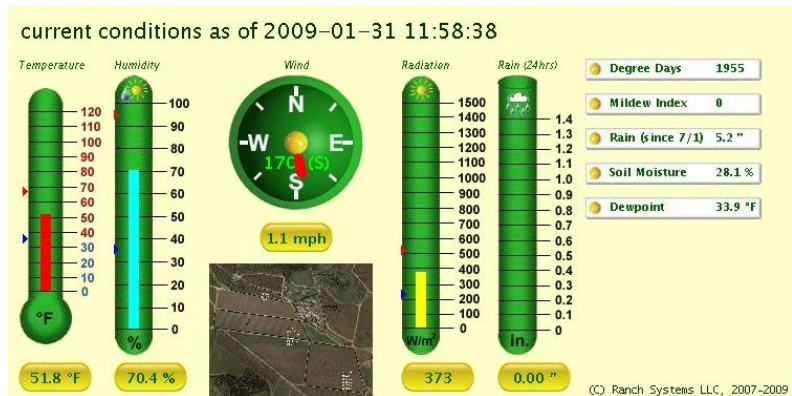

Data gathered by the base station and sensors is transmitted to a secure datacenter for real-time viewing through Internet software. Charts and graphs allow comparison of data trends, and tie in to other deployed Ranch Systems solutions.

wind speed	relative humidity
wind direction	leaf wetness
rain gauge	disease indices:
temperature	- powdery mildew
radiation shield	- botrytis
pyronometer	